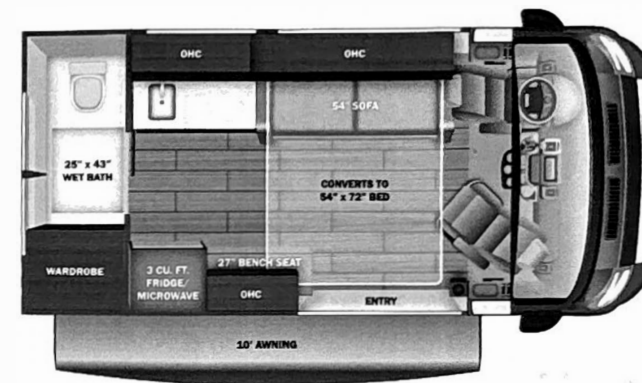

DEALER INSTALLED OPTIONS

FREIGHT	1,395.00
TOTAL MSRP	160,568.00

DIMENSIONS

Exterior height:.....111.00"
Exterior width:.....83.00"

CAPACITIES

Fresh water tank (gals.):...21.00
Gray water tank (gals.):...24.00
Black water/toilet tank (gals.):.....4.75
Propane (lbs.):.....0
Propane (gals.):.....0
Water heater (gals.):.....0.00

TIRES

Tire size (front):.....LT225/75R16E
Tire size (mid):.....
Tire size (rear):.....LT225/75R16E

Some dimensions may be rounded and may vary from the actual dimensions

Weights may be estimated calculations and may vary from the actual weight - refer to the vehicle weight labels for actual weights

Floorplans, features and specifications are subject to change without notice.