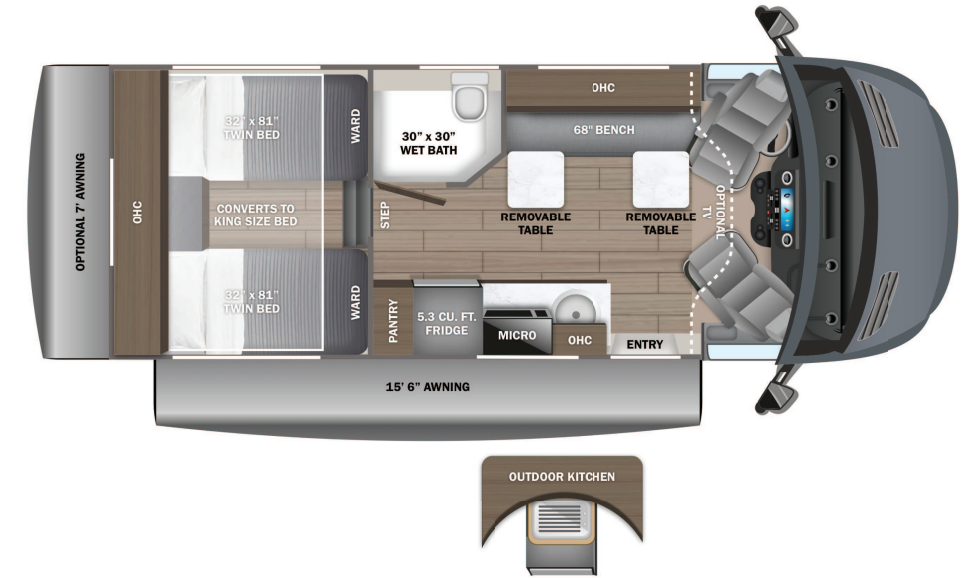

46735

Standard Equipment

THE FOLLOWING ITEMS ARE STANDARD ON THIS MODEL

STANDARD EXTERIOR EQUIPMENT

- Mercedes-Benz® 3500 AWD chassis
- 170 in. wheelbase
- GVWR - 11,030 lb.
- GCWR - 15,250 lb.
- 2.0L inline 4-cylinder Twin Turbo 211HP diesel engine with electronic fuel injection with 332 ft.-lb. torque
- 9-speed transmission
- 250-amp alternator
- All-terrain tires
- Matte black aluminum wheels
- Power anti-lock brakes with power steering
- (2) 12V AGM chassis batteries (70 amp-hr)
- 26.4 gal. fuel tank (diesel)
- 5.8 gal. DEF tank
- TuffShell™ vacuum-bond laminated roof, floor and sidewalls
- Bead-foam insulation (R-24 max roof, R-9 max floor, R-8 max walls)
- One-piece, seamless, fiberglass roof
- Fiberglass exterior walls with partial paint and vinyl graphics
- Dual-pane acrylic windows
- Heated rear garage (34 in. x 81 in. x 43 in)
- Molle panels, L-track, (2) 120V charging ports and (1) 12V charging port in garage
- Electric patio awning with auto-retract and LED lights
- Roof rack (N/A with pop-top option)
- Collapsible exterior ladder
- Daytime running headlamps
- Cable TV hookup with RG-6 coax
- Starlink satellite internet system
- Winegard® Connect 2.0 4G/Wi-Fi/digital TV antenna
- 2,500W LP generator with auto-gen start
- 30-amp electrical service with detachable power cord
- 120V exterior outlet
- 6 gal. (20 lb.) and 12.2 gal. (41 lb.) propane tanks
- LP quick-connect hookup
- LED-lit holding tank valves
- Winterization drain system
- 12V demand water pump
- Water filtration system
- Outside shower

FREIGHT	1,395.00
UNIT TOTAL	292,367.00

DEALER INSTALLED OPTIONS

DIMENSIONS

Exterior height:.....132.00"
 Exterior width:.....85.00"

CAPACITIES

Fresh water tank (gals.):...53.00
 Gray water tank (gals.):...51.00
 Black water/toilet tank (gals):.....4.75
 Propane (lbs.):.....40
 Propane (gals.):.....9
 Water heater (gals.):.....0.00