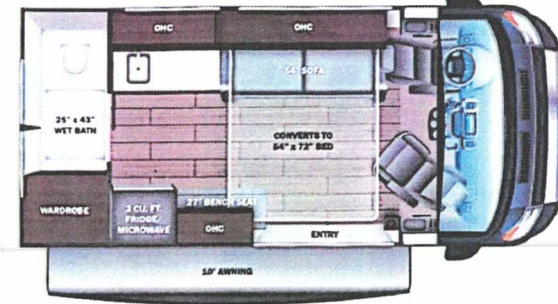

Arc

Serial #: 1JSPEBBG0T1KC8115
Model: 18C ARC MHB
VIN#: 3C6LRVBG1SE561738
Model Year: 2026 Dealer Name: RV COUNTRY
399 LEGENDS BAY DR
SPARKS, NV 89434
USA

Manufacturer's Suggested Retail Price

$160,568.00

TOTAL AMOUNT DOES NOT INCLUDE STATE AND LOCAL TAXES OR LICENSE FEES. THE PRICE SHOWN ABOVE MAY OR MAY NOT BE REPRESENTATIVE OF THE ACTUAL SELLING PRICE OF SIMILAR RECREATIONAL VEHICLES IN YOUR AREA.

46729