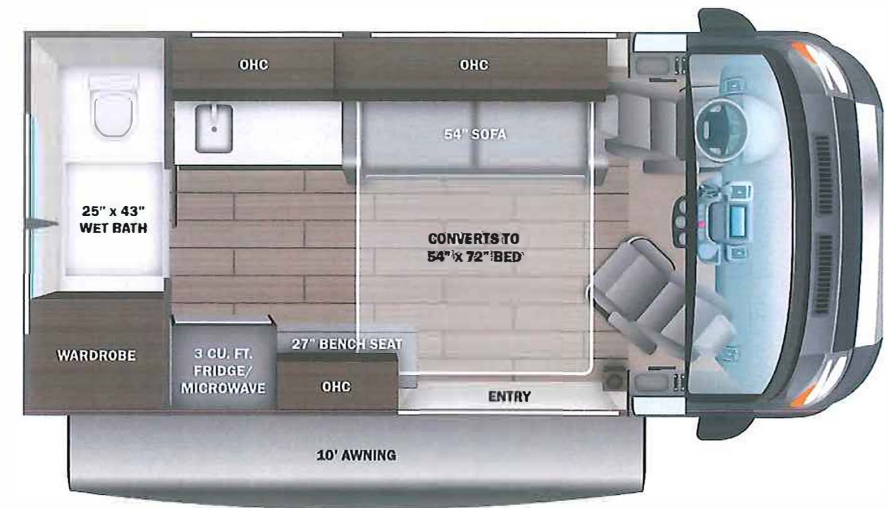

DEALER INSTALLED OPTIONS

FREIGHT 1,395.00

TOTAL MSRP **160,568.00**

DIMENSIONS

Exterior height:.....111.00"
Exterior width:.....83.00"

CAPACITIES

Fresh water tank (gals.):...21.00
Gray water tank (gals.):...24.00
Black water/toilet tank (gals.):.....4.75
Propane (lbs.):.....0
Propane (gals.):.....0
Water heater (gals.):.....0.00

TIRES

Tire size (front):.....LT225/75R16E
Tire size (mid):.....
Tire size (rear):.....LT225/75R16E

Some dimensions may be rounded and may vary from the actual dimensions
Weights may be estimated calculations and may vary from the actual weight
- refer to the vehicle weight labels for actual weights***
Floorplans, features and specifications are subject to change without notice.