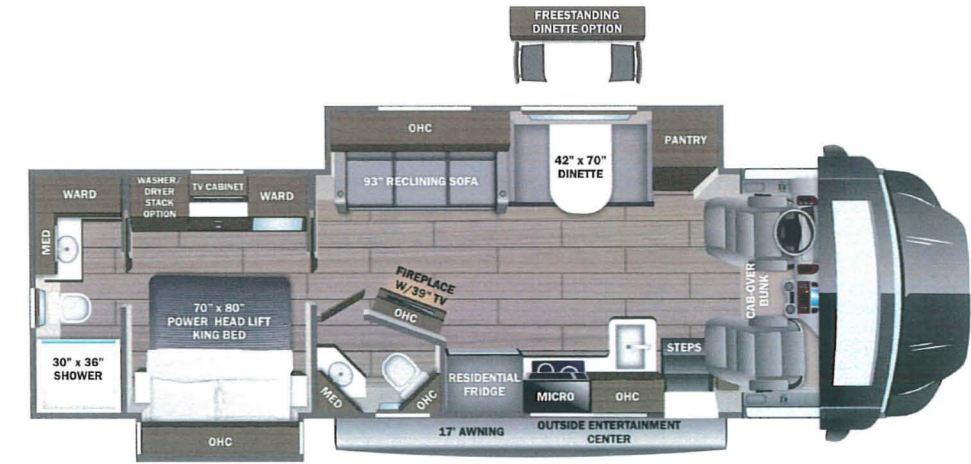

#### DIMENSIONS

Exterior height:.....160.00"  
 Exterior width:.....101.00"