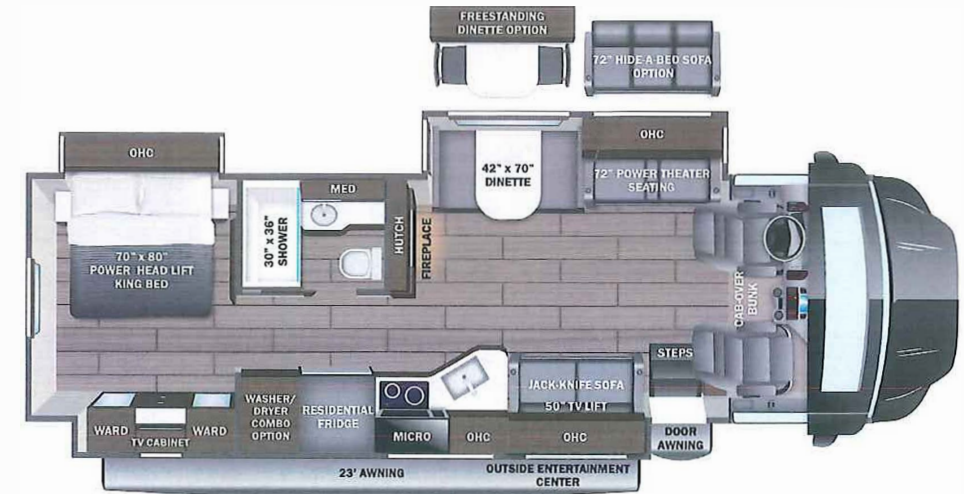

Manufacturer's Suggested Retail Price

$394,261.00

TOTAL AMOUNT DOES NOT INCLUDE STATE AND LOCAL TAXES OR LICENSE FEES. THE PRICE SHOWN ABOVE MAY OR MAY NOT BE REPRESENTATIVE OF THE ACTUAL SELLING PRICE OF SIMILAR RECREATIONAL VEHICLES IN YOUR AREA.

46385