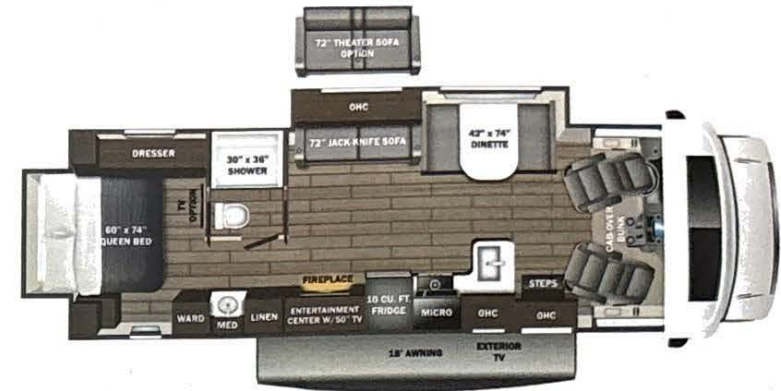

Optional Equipment

OPTIONAL EQUIPMENT INSTALLED ON THIS VEHICLE BY MANUFACTURER

Base price	174,563.00
FARMHOUSE DECOR	593.00
GRANITE FULL PAINT	14,993.00
USA STANDARDS	n/c
26 FORD E45 14500 158*	n/c
7.3L TD307	n/c
CUSTOMER VALUE PACKAGE	6,000.00
BEDROOM TV	383.00
DUAL 13.5K ACS	1,193.00
HYDRAULIC AUTO LEVELING JACKS	3,893.00
200W ROOF MOUNTED SOLAR PANEL W/2ND HOUSE BATTERY	893.00
STANDARD HOUSE BATTERY	n/c
FOLDING WINDSHIELD SUN SHADE	488.00
THEATER SEATING SOFA	743.00

UNIT TOTAL **203,742.00**

DEALER INSTALLED OPTIONS

FREIGHT 1,395.00

TOTAL MSRP **205,137.00**

DIMENSIONS

Exterior height:.....140.00"
 Exterior width:.....100.00"

TIRES

Tire size (front):.....LT225/75R16E
 Tire size (mid):.....LT225/75R16E
 Tire size (rear):.....LT225/75R16E