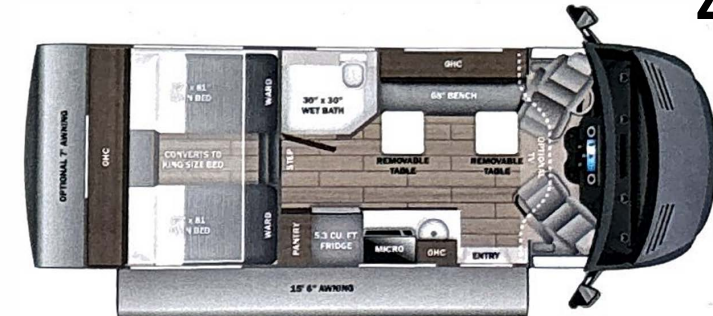

Manufacturer's Suggested Retail Price

$291,617.00

TOTAL AMOUNT DOES NOT INCLUDE STATE AND LOCAL TAXES OR LICENSE FEES. THE PRICE SHOWN ABOVE MAY OR MAY NOT BE REPRESENTATIVE OF THE ACTUAL SELLING PRICE OF SIMILAR RECREATIONAL VEHICLES IN YOUR AREA.

46736