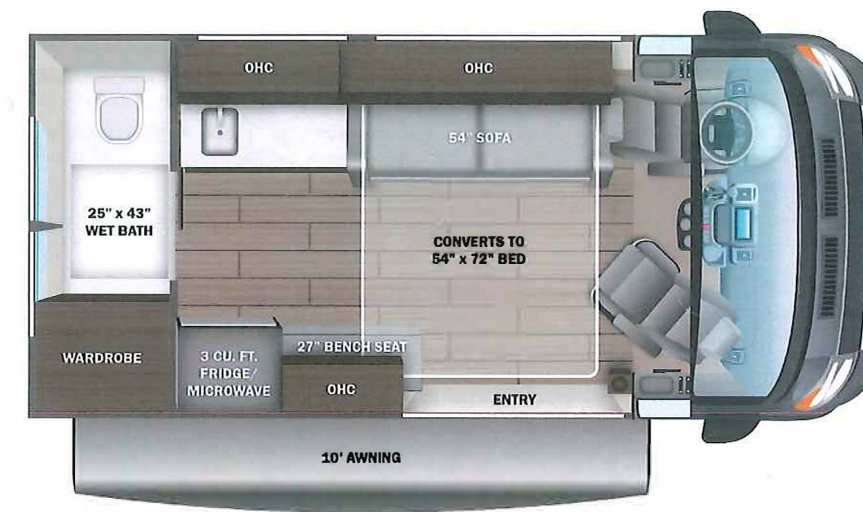

DIMENSIONS

Exterior height:.....111.00"
Exterior width:.....83.00"

CAPACITIES

Fresh water tank (gals.):...21.00
Gray water tank (gals.):...24.00
Black water/toilet tank (gals.):.....4.75
Propane (lbs.):.....0
Propane (gals.):.....0
Water heater (gals.):.....0.00

TIRES

Tire size (front):.....LT225/75R16E
Tire size (mid):.....
Tire size (rear):.....LT225/75R16E

Some dimensions may be rounded and may vary from the actual dimensions
Weights may be estimated calculations and may vary from the actual weight - refer to the vehicle weight labels for actual weights
Floorplans, features and specifications are subject to change without notice.